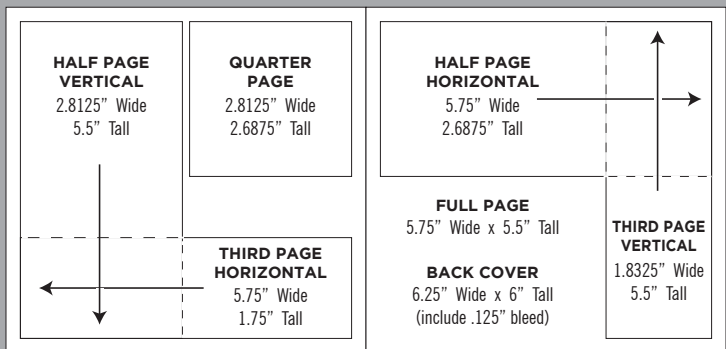

AD DIMENSIONS

Artwork should be 300 DPI in CMYK format. Preferred Formats: PDF • AI • EPS • TIF