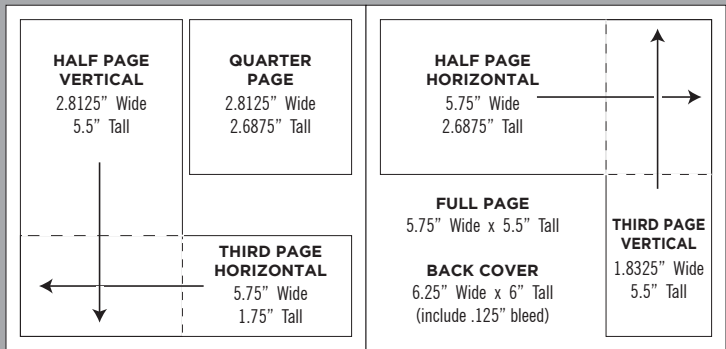

AD DIMENSIONS

Artwork should be 300 DPI in CMYK format. Preferred Formats: PDF • AI • EPS • TIF